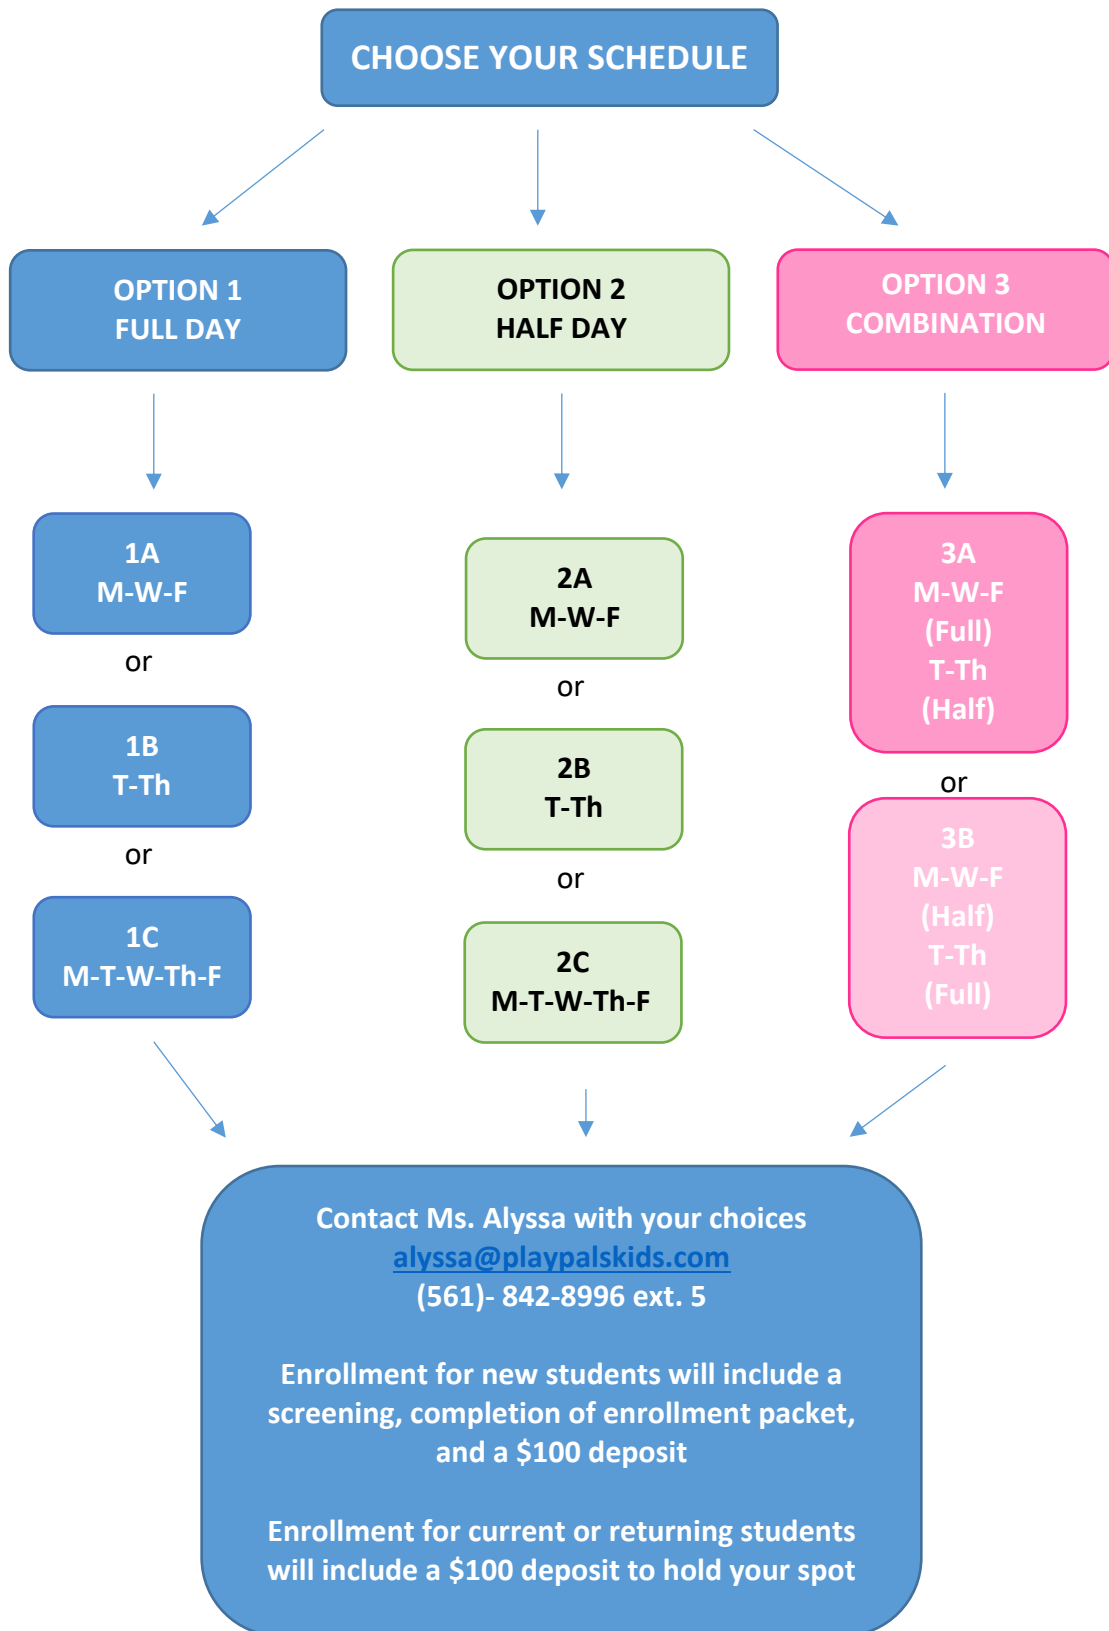

How Do I Enroll My Child?